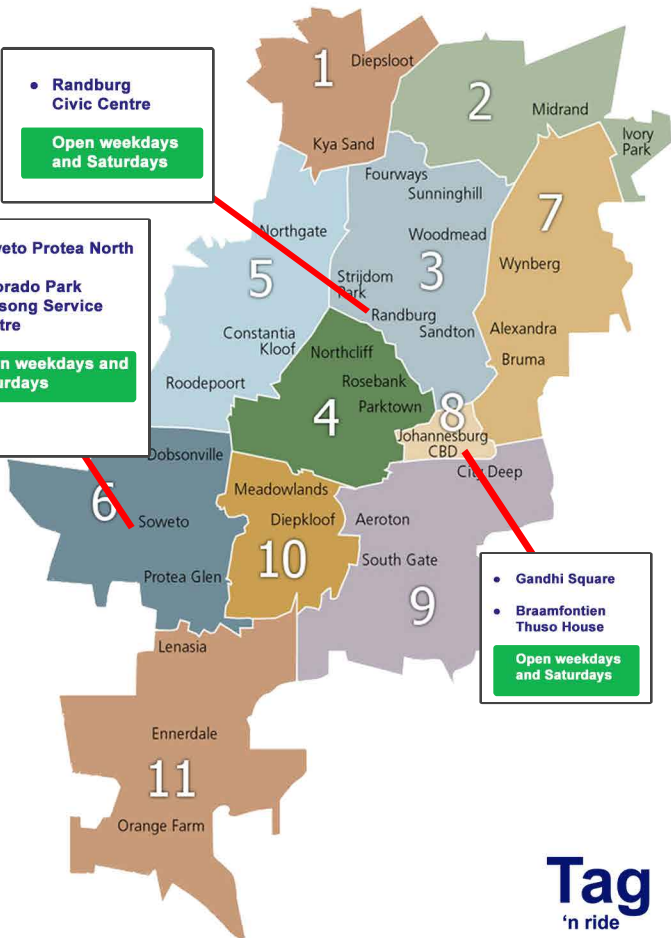

Metrobus Sales Outlets Johannesburg Region

- **Randburg Civic Centre**

Open weekdays and Saturdays

- **Soweto Protea North**
- **Eldorado Park Thusong Service Centre**

Open weekdays and Saturdays

- **Gandhi Square**
- **Braamfontein Thuso House**

Open weekdays and Saturdays