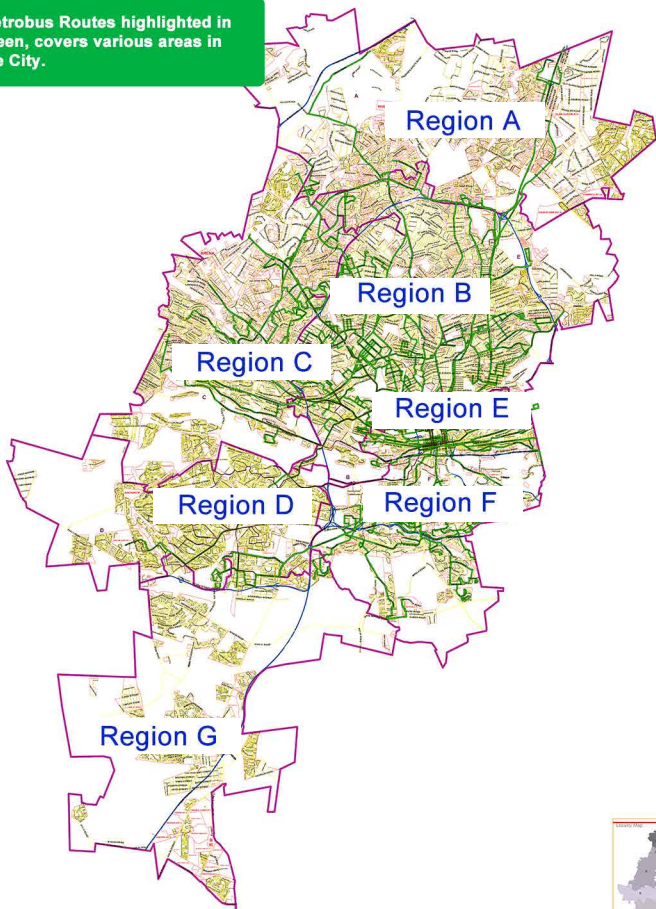

Our Routes

Metrobus Routes highlighted in green, covers various areas in the City.

Legend